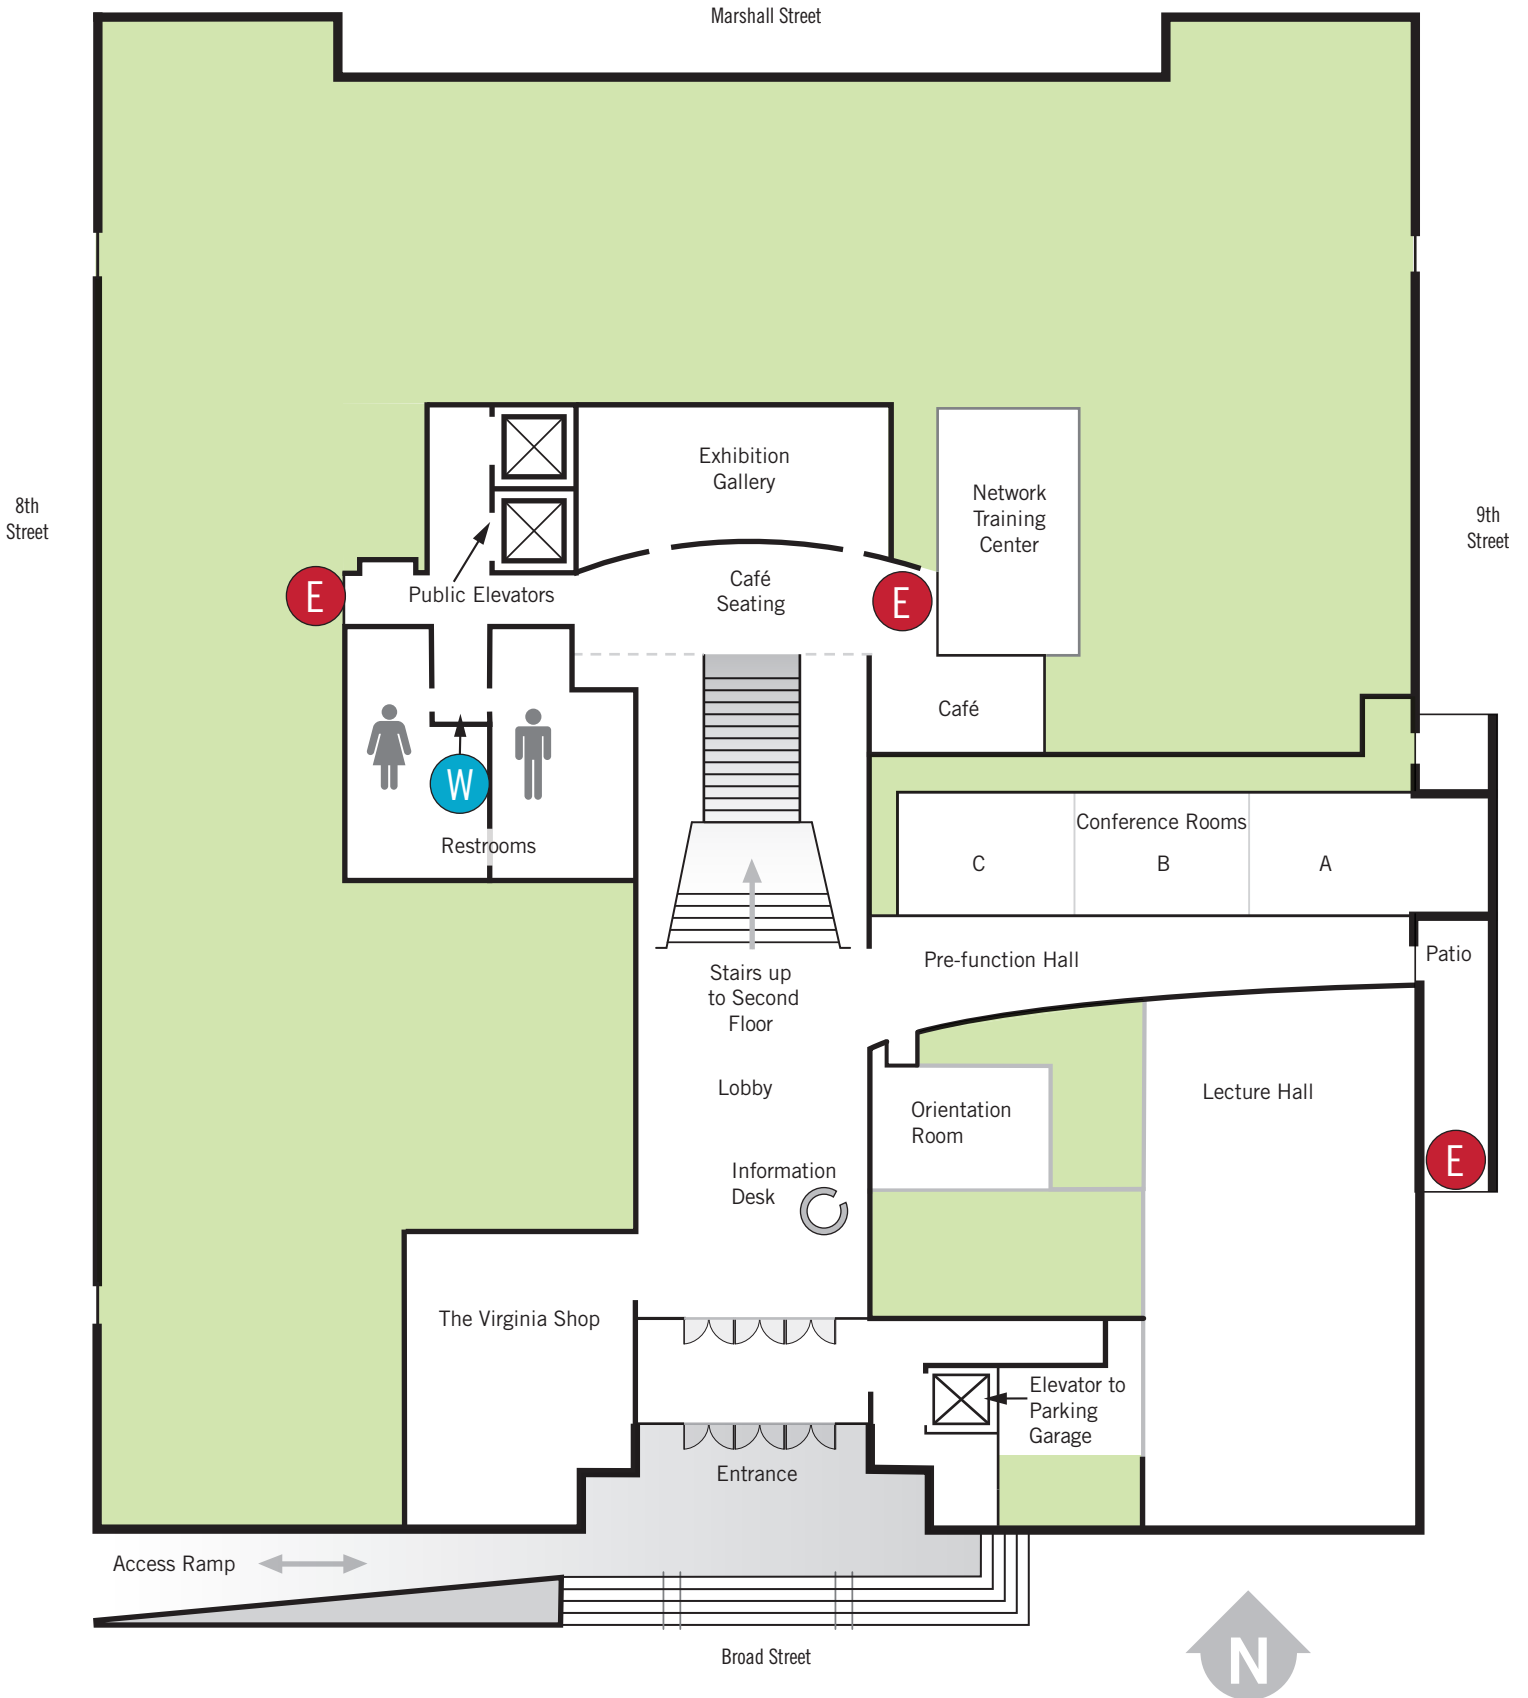

LIBRARY OF VIRGINIA

Guide to the First Floor

STAFF ACCESS

E EMERGENCY EXIT

W WATER FOUNTAIN

LIBRARY OF VIRGINIA

Guide to the Second Floor

CM CARD MACHINE

I INTERNET TERMINALS

C COPIER(S)

P PRINTER(S)

E EMERGENCY EXIT

W WATER FOUNTAIN

S BOOK SCANNER

STAFF ACCESS